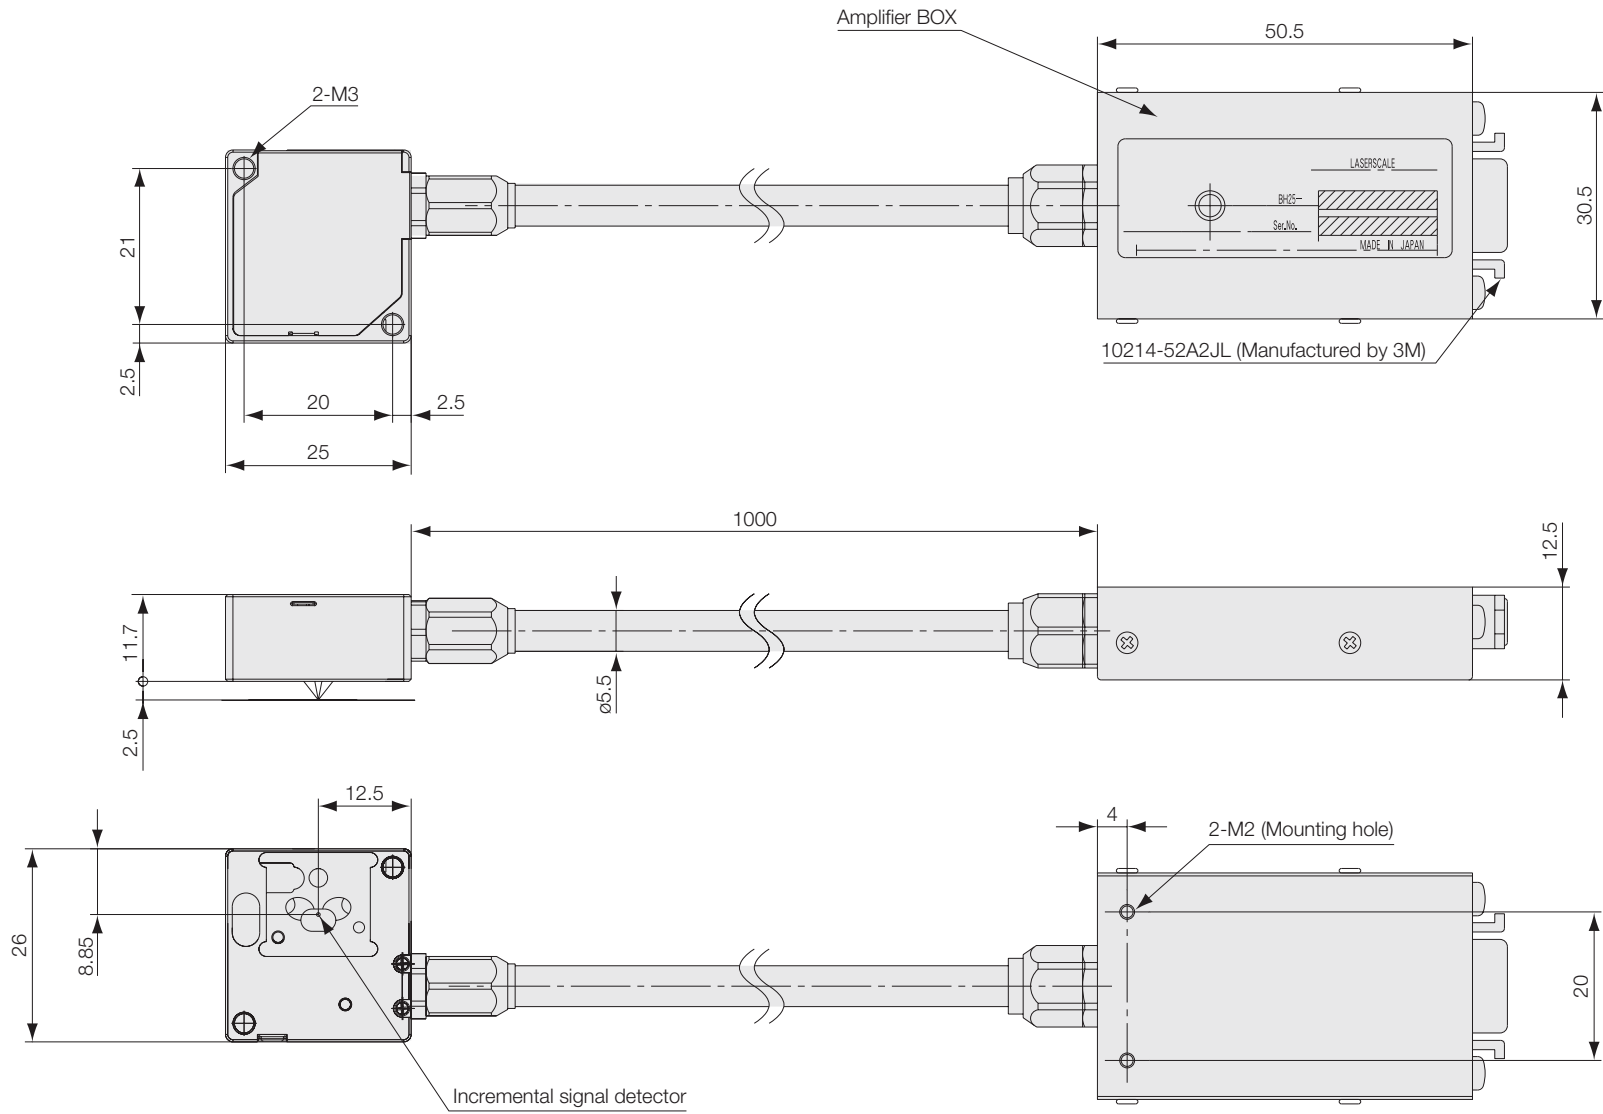

External Dimensions

● BH20-NED

Unit: mm