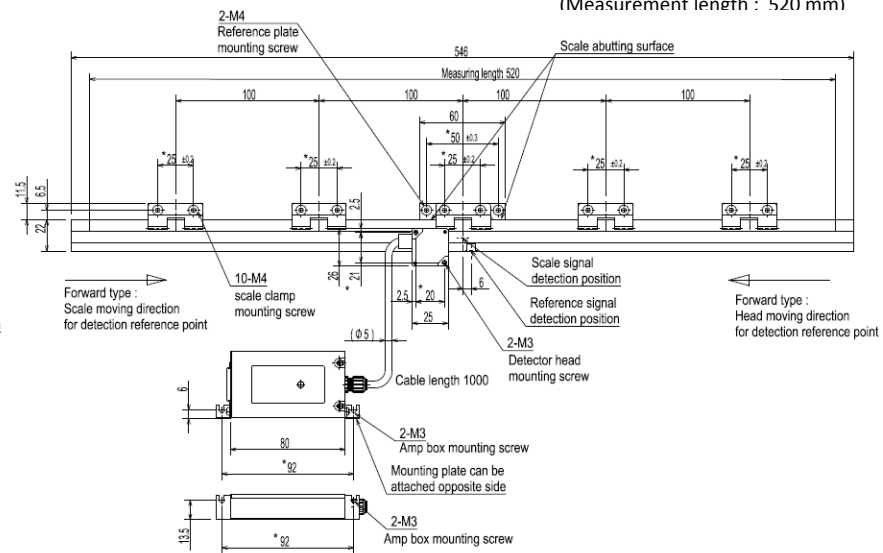

Dimensions

Quartz glass

Soda glass

(Measurement length : 520 mm)

Note: Adhesive or double sided tape mounting version available by request.
Width of scale decreases to 14.5mm for non-clamp version.