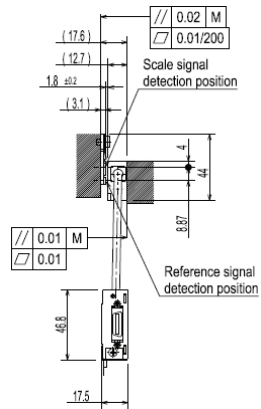

Dimensions

Quartz glass

Soda glass

(Measurement length : 520 mm)

Note: Adhesive or double sided tape mounting version available by request.
Width of scale decreases to 14.5mm for non-clamp version.