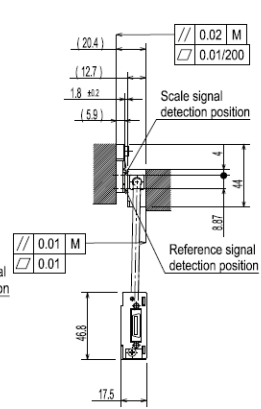

Dimensions

Quartz glass

Soda glass

(Measurement length : 520 mm)

Note: Adhesive or double sided tape mounting version available by request.
Width of scale decreases to 14.5mm for non-clamp version.